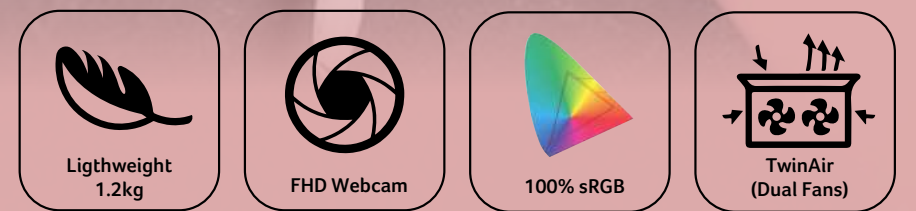

SWIFT ANYTIME ANYWHERE

Swift Go 14

Stand Out from the Crowd,

Experience All-day Productivity on the Go

Pre-installed with Microsoft Office Home & Student 2021

Start Your Productivity

Dengan mengoptimalkan multitasking dan produktivitas terbaik, Swift Go AMD memberikan performa terbaik dengan prosesor AMD Ryzen™ 7000 series serta dengan teknologi baterai pintar yang dapat menghemat baterai lebih lama saat Anda beraktivitas. Swift Go AMD didukung dengan desain TwinAir Cooling yang menawarkan sistem aliran udara lebih baik hingga 27,5% yang Swift Go dapat digunakan lebih lama dengan kenyamanan terbaik.

Partner in Every Situation

Mudahkan Setiap langkah Anda bersama Swift Go dengan desain yang tipis nan ringan (1.25kg dan 15.9mm) dan chassis aluminium menjadikan produktivitas tanpa batas ruang. Dengan mengedepankan produktivitas dan portabilitas, Swift Go dilengkapi dengan baterai fast charging yang dapat mengisi daya laptop hanya 4 jam 30 menit membuat partner ideal pada setiap situasi.

Perfect for Any Conference

Memiliki resolusi kamera FHD yang immersive dan dibantu dengan Acer TNR (Temporal Noise Reduction) yang dapat memperjelas gambar akibat perbedaan resolusi kamera. Selain itu, Swift Go juga dilengkapi Acer PurifiedVoice™ dengan AI Noise Reduction dan audio DTS membuat meeting online Anda lebih nyata tanpa khawatir gangguan suara bising dari sekitar Anda.

Color New Swift Go 14 : ■ Rose Pink ■ Pure Silver

	CPU	OS	MEMORY	STORAGE	GRAPHIC	CONNECTION	DISPLAY	BATTERY
Swift Go 14 (SFG14-41)	AMD Ryzen™ 5 7530U Processor	Windows 11 + Office Home Student 2021	16GB LPDDR4X Dual Channel	512GB PCIe NVMe SSD	AMD Radeon Graphics	Wifi 6E + BT 5.2	14", FHD IPS panel, 100% sRGB, Acer ComfyView™ LCD	Up to 14 hours battery life
Swift Go 14 (SFG14-41)	AMD Ryzen™ 7 7730U Processor	Windows 11 + Office Home Student 2021	16GB LPDDR4X Dual Channel	512GB PCIe NVMe SSD	AMD Radeon Graphics	Wifi 6E + BT 5.2	14", FHD IPS panel, 100% sRGB, Acer ComfyView™ LCD	Up to 14 hours battery life